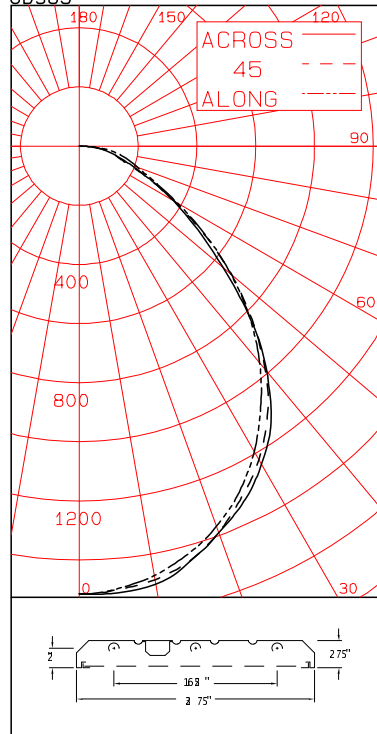

Accessories:

- Proximity Control
- Timer
- Dimmer

CD985

Candlepower
2' x 4' LED Tube Light Fixture