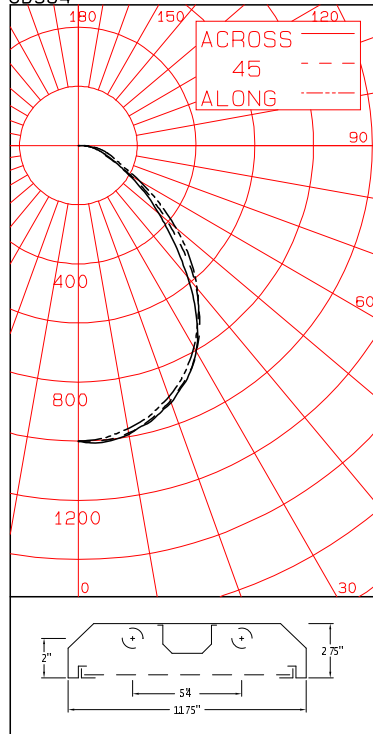

LED Tube Light

18W

Product Code:	ELT1X18W3K/6K
Dimension:	T10 x 1.2M
Colour:	W.W. 4400-4800K C.W. 6000-7000K
CRI (Colour Rendering Index):	85Ra
LED Amount:	DIP342
LED Type:	Licensed LED Chips
Lumen:	1400LM
Voltage:	AC110-130V / AC200-240V
Watts:	18W
Equivalent to traditional fluorescent lamp:	45W
Material:	Metal & Plastic
Lifetime:	50,000 hrs
Warranty:	5 year
Certificates:	CE & RoHS, CSA/UL Pending
Packaging:	White Box

info@endrualiteled.com
www.endrualiteled.com
100817

LED Tube Light Fixture

2' x 4'

1' x 4'

2' x 2'

LED Tube Light Fixture

Product Code:	ELT3X18W6K	ELT2X18W6K	ELT4X9W6K
Dimension:	24" x 48" x 3"	12" x 48" x 3"	24" x 24" x 3"
Power Consumption:	54W	36W	36W
Power Consumption Actual:	57W	45W	45W
CCT:	2800-6500	2800-6500	2800-6500
Lumen Output:	4200	2800	2800
Input Power:	100-240 VAC	100-240 VAC	100-240 VAC
Operating Temperature:	-50°C to +60°C	-50°C to +60°C	-50°C to +60°C

Accessories:

- Proximity Control
 - Timer
 - Dimmer

CD985

Candlepower
 2' x 4' LED Tube Light Fixture

CD984

Candlepower
 1' x 4' LED Tube Light Fixture

CE465

Candlepower
 2' x 2' LED Tube Light Fixture