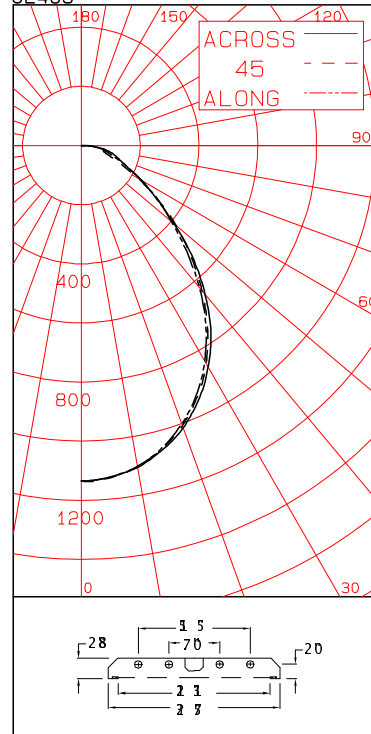

LED Tube Light

18W

Product Code:	ELT1X18W3K/6K
Dimension:	T10 x 1.2M
Colour:	W.W. 4400-4800K C.W. 6000-7000K
CRI (Colour Rendering Index):	85Ra
LED Amount:	DIP342
LED Type:	Licensed LED Chips
Lumen:	1400LM
Voltage:	AC110-130V / AC200-240V
Watts:	18W
Equivalent to traditional fluorescent lamp:	45W
Material:	Metal & Plastic
Lifetime:	50,000 hrs
Warranty:	5 year
Certificates:	CE & RoHS, CSA/UL Pending
Packaging:	White Box

info@endrualiteled.com
www.endrualiteled.com
100817

LED Tube Light Fixture

2' x 4'

1' x 4'

2' x 2'

LED Tube Light Fixture

Product Code:	ELT3X18W6K	ELT2X18W6K	ELT4X9W6K
Dimension:	24" x 48" x 3"	12" x 48" x 3"	24" x 24" x 3"
Power Consumption:	54W	36W	36W
Power Consumption Actual:	57W	45W	45W
CCT:	2800-6500	2800-6500	2800-6500
Lumen Output:	4200	2800	2800
Input Power:	100-240 VAC	100-240 VAC	100-240 VAC
Operating Temperature:	-50°C to +60°C	-50°C to +60°C	-50°C to +60°C

Accessories:

- Proximity Control
 - Timer
 - Dimmer

CD985

Candlepower
 2' x 4' LED Tube Light Fixture

CD984

Candlepower
 1' x 4' LED Tube Light Fixture

CE465

Candlepower
 2' x 2' LED Tube Light Fixture